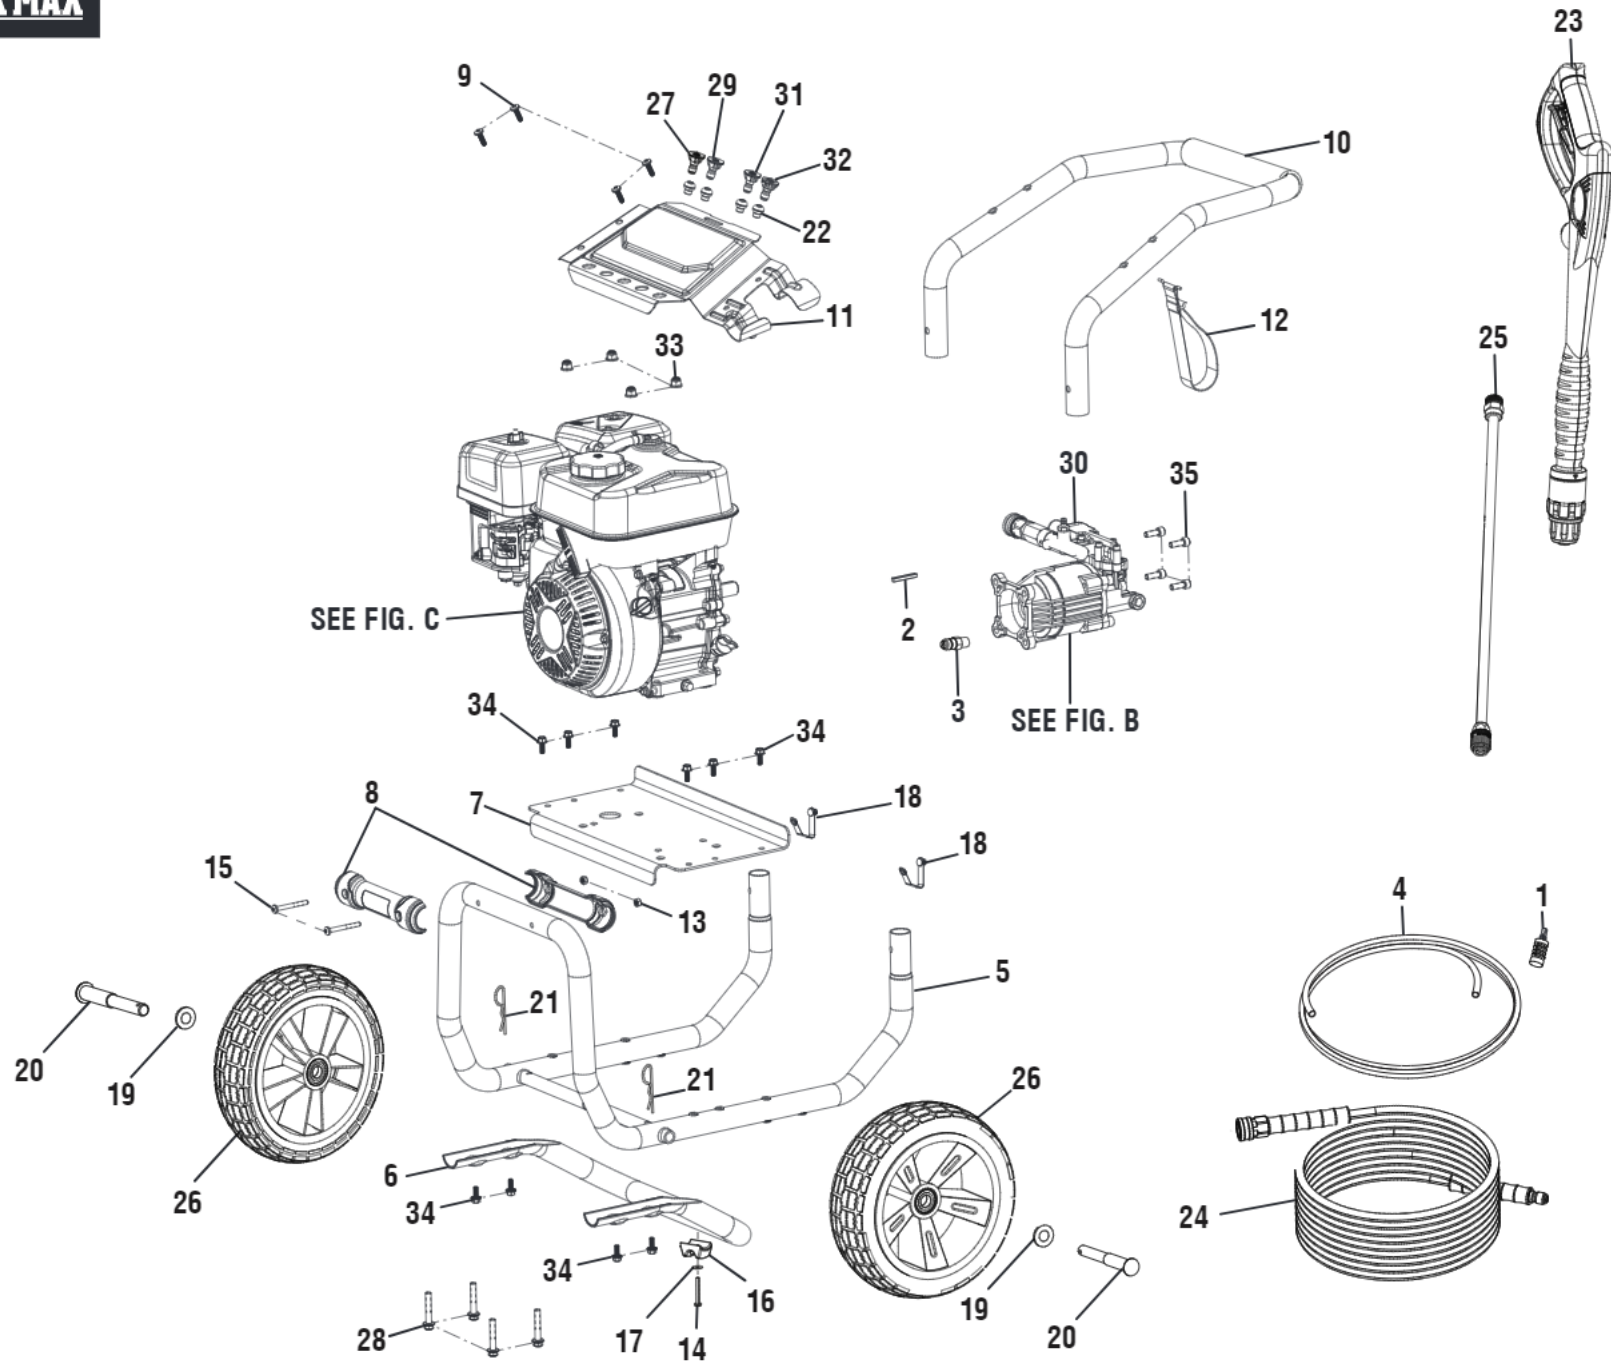

BM803300H/BM803300HVNM

FIGURE A

BM803300H/BM803300HVNM

PARTS LIST – FIGURE A

KEY NO.	PART NO.	DESCRIPTION	QTY.
1	308103015	Injection Hose Filter	1
2	678041007	Output Shaft Key (40 mm)	1
3	678169004	Thermal Release Valve	1
4	561399003	Injection Hose	1
5	308471054	Main Frame Assembly (BM803300H, Inc. Key 18)	1
	308471056	Main Frame Assembly (BM803300HVNM, Inc. Key 18,)	1
6	308774007	Rear Frame Assembly (BM803300H, Inc. Key Nos. 14 & 16-17)	1
	308774008	Rear Frame Assembly (BM803300HVNM, Inc. Key Nos. 14 & 16-17)	1
7	638662029	Engine Plate (BM803300H)	1
	638662029	Engine Plate (BM803300HVNM)	1
8	522951001	Lower Frame Cover	2
9	660481020	Bolt (M6 x 20 mm, Pan Hd.)	4
10	308638083	Handle Assembly (BM803300H)	1
	638662055	Handle Assembly (BM803300HVNM)	1
11	638671027	Performance Panel w/Wand Holder	1
12	308350003	Hose Holder Strap	1
13	678610006	Lock Nut (M6)	2
14	660224009	Screw (M6 x 25 mm, T30 Torx Hd.)	1
15	661834002	Bolt (M6 x 55 mm, T30 Torx Hd.)	2
16	561307007	Wear Pad	1
17	638128004	Washer (1/4 in.)	1

KEY NO.	PART NO.	DESCRIPTION	QTY.
18	308421004	Handle Spring Clip	2
19	638275002	Washer (1/2 in.)	2
20	620599044	Axle	2
21	678238001	Hitch Pin	2
22	561383029	Rubber Grommet	4
23	308760081	Trigger Handle	1
24	308835094	High Pressure Hose	1
25	308506014	Spray Wand	1
26	308451083	Wheel	2
27	308697029	0 Deg Nozzle	1
28	660764002	Bolt (M8 x 40 mm, Flange Hd.)	4
29	308699029	25 Deg Nozzle	1
30	308653098	Pump	1
31	308700030	40 Deg Nozzle	1
32	308706015	Soap Nozzle	1
33	678774002	Lock Nut (M8)	4
34	661505020	Bolt (M6 x 16 mm, Flange Hd.)	10
35	660739002	Bolt (5/16-24 x 23 mm, Hex Hd.)	4
	Not Shown:		
	998000015	Operator's Manual	
	995000592	Emissions Insert	