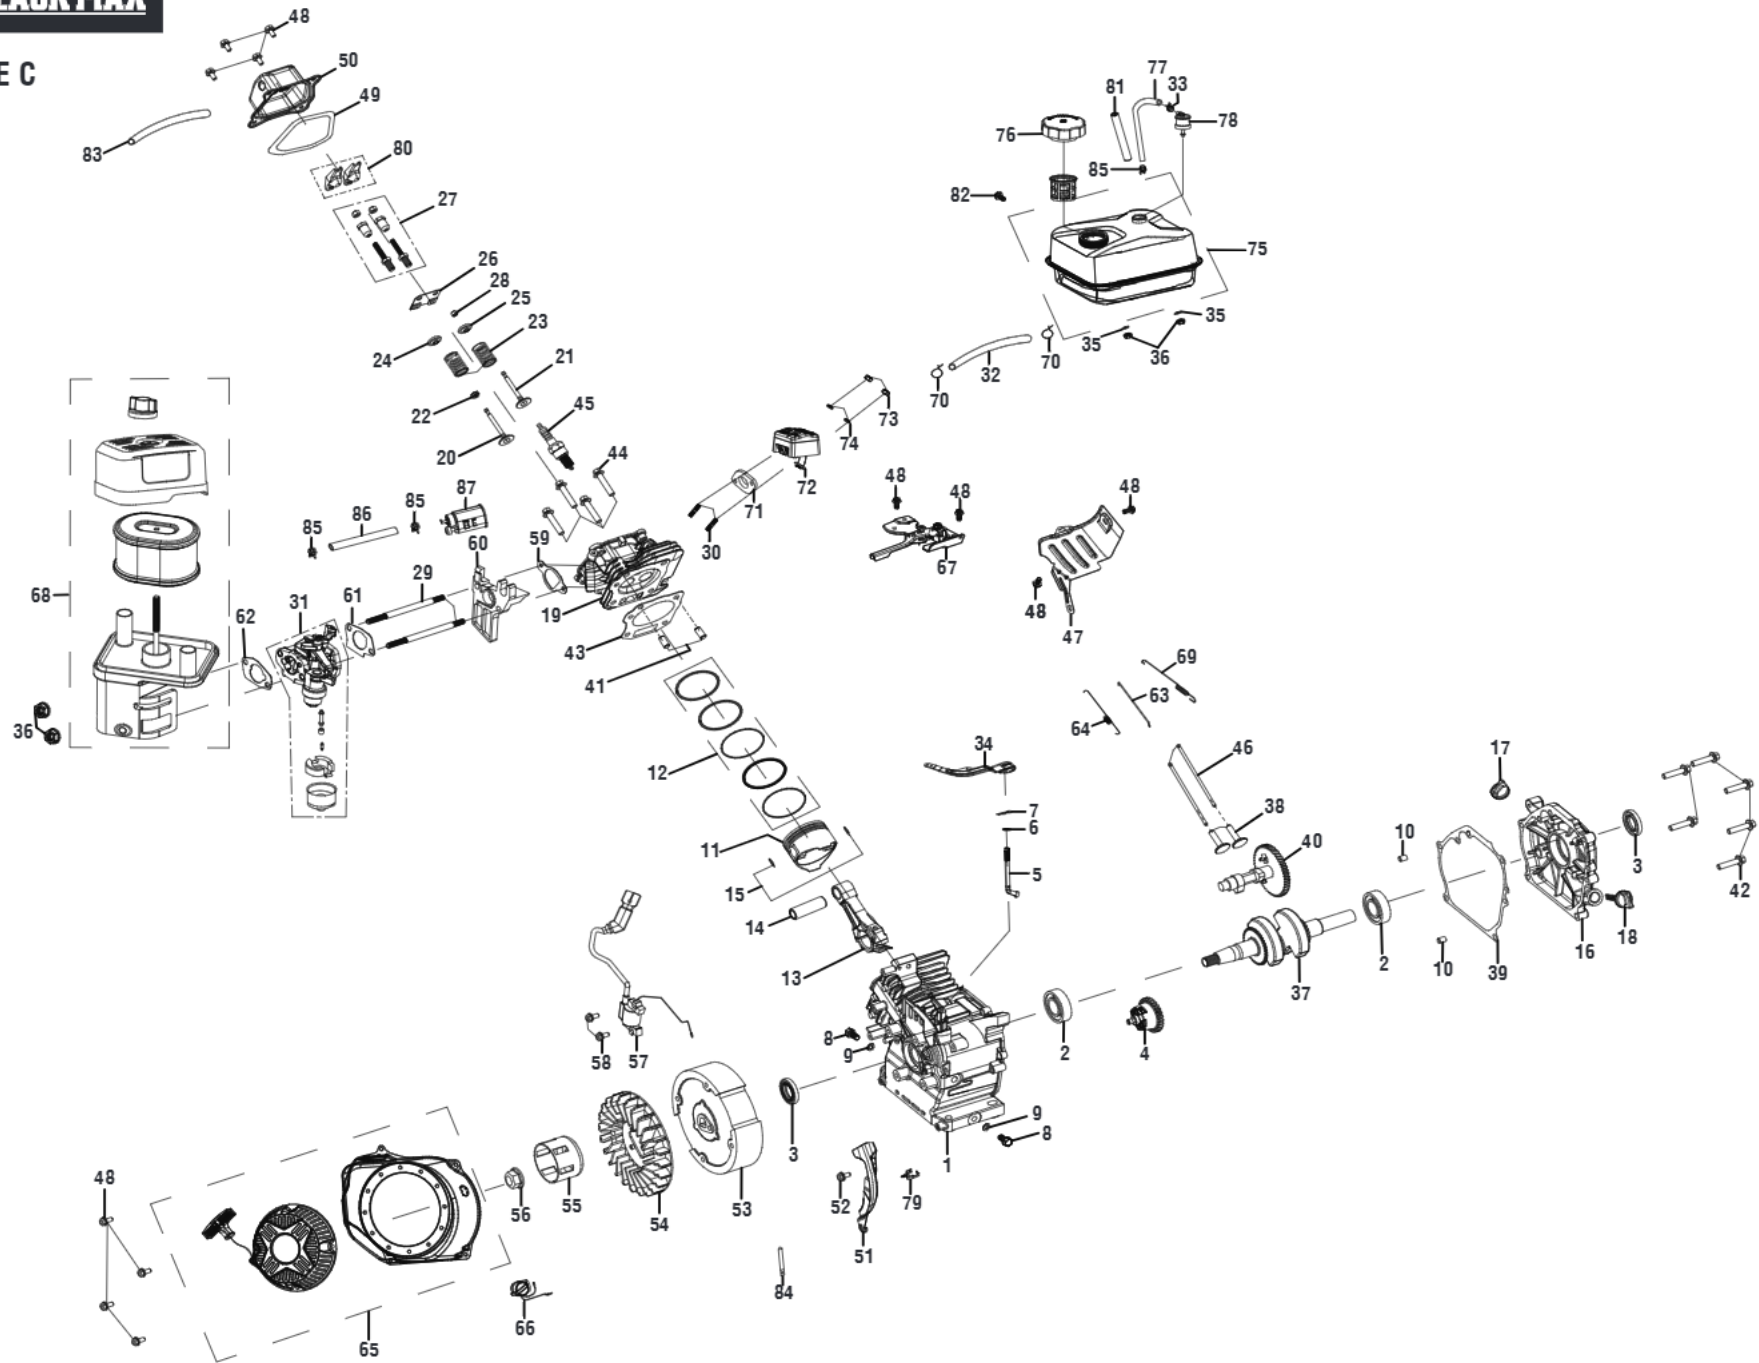

BM803300H/BM803300HVNM

BM803300H/BM803300HVNM

PARTS LIST – FIGURE C

KEY NO.	PART NO.	DESCRIPTION	QTY.
1	099981173001	Crankcase	1
2	099981173099	Ball Bearing	2
3	099981173003	Oil Seal	2
4	099981173004	Governor Assembly	1
5	099981173005	Governor Arm Shaft	1
6	099981173006	Governor Arm Shaft Washer	1
7	099981173007	Lock Pin	1
8	099981173008	Drain Plug Bolt	2
9	099981173009	Drain Plug Washer	2
10	099981173100	Dowel Pin (Case Cover)	2
11	099981173011	Piston	1
12	099981173012	Piston Scraper Ring Set	1
13	099981173013	Connecting Rod Assembly	1
14	099981173014	Piston Pin	1
15	099981173015	Piston Clip	2
16	099981173016	Crankcase Cover Assembly	1
17	099981173017	Oil Plug	1
18	099981173018	Dipstick	1
19	099981173019	Cylinder Head	1
20	099981173020	Intake Valve	1
21	099981173021	Exhaust Valve	1
22	099981173022	Intake Valve Returner	1
23	099981173023	Valve Spring	2
24	099981173024	Intake Seat Valve Spring	1
25	099981173025	Exhaust Seat Valve Spring	1
26	099981173026	Push Rod Guide Plate	1
27	099981173027	Rocker Arm Tightening Bolt	2
28	099981173028	Rotator	1
29	099981173029	Stud Bolt	2
30	099981173030	Stud Bolt	2
31	099981173031	Carburetor Assembly	1

KEY NO.	PART NO.	DESCRIPTION	QTY.
32	099981173032	Fuel Line	1
33	099981173033	Fuel Line Clip	1
34	099981173034	Governor Arm	1
35	099981173107	Washer	2
36	099981173036	Hex Nut (M6)	5
37	099981173037	Crankshaft Assembly	1
38	099981173038	Valve Lifter	2
39	099981173039	Case Cover	1
40	099981173102	Camshaft Assembly	1
41	099981173041	Dowel Pin (Cylinder Head)	2
42	099981173042	Bolt (M8 x 30 mm)	6
43	099981173043	Cylinder Head Gasket	1
44	099981173044	Bolt (M8x 60 mm)	4
45	099981174001	Spark Plug	1
46	099981173046	Push Rod	2
47	099981173047	Shroud	1
48	099981173048	Bolt (M6 x 12 mm)	12
49	099981173049	Headcover	1
50	099981173050	Cylinder Head Cover	1
51	099981173103	Wind Shield	1
52	099981173052	Bolt (M6 x 20 mm)	1
53	099981173053	Flywheel Assembly	1
54	099981173054	Recoil Starter Fan	1
55	099981173055	Starter Pulley	1
56	099981173056	Flywheel Nut	1
57	099981174003	Ignition Coil Assembly	1
58	099981173058	Bolt (M6 x 25 mm)	2
59	099981173059	Intake Gasket	1
60	099981173060	Carburetor Insulator	1
61	099981173061	Carburetor Gasket	1
62	099981173062	Empty Filter Gasket	1