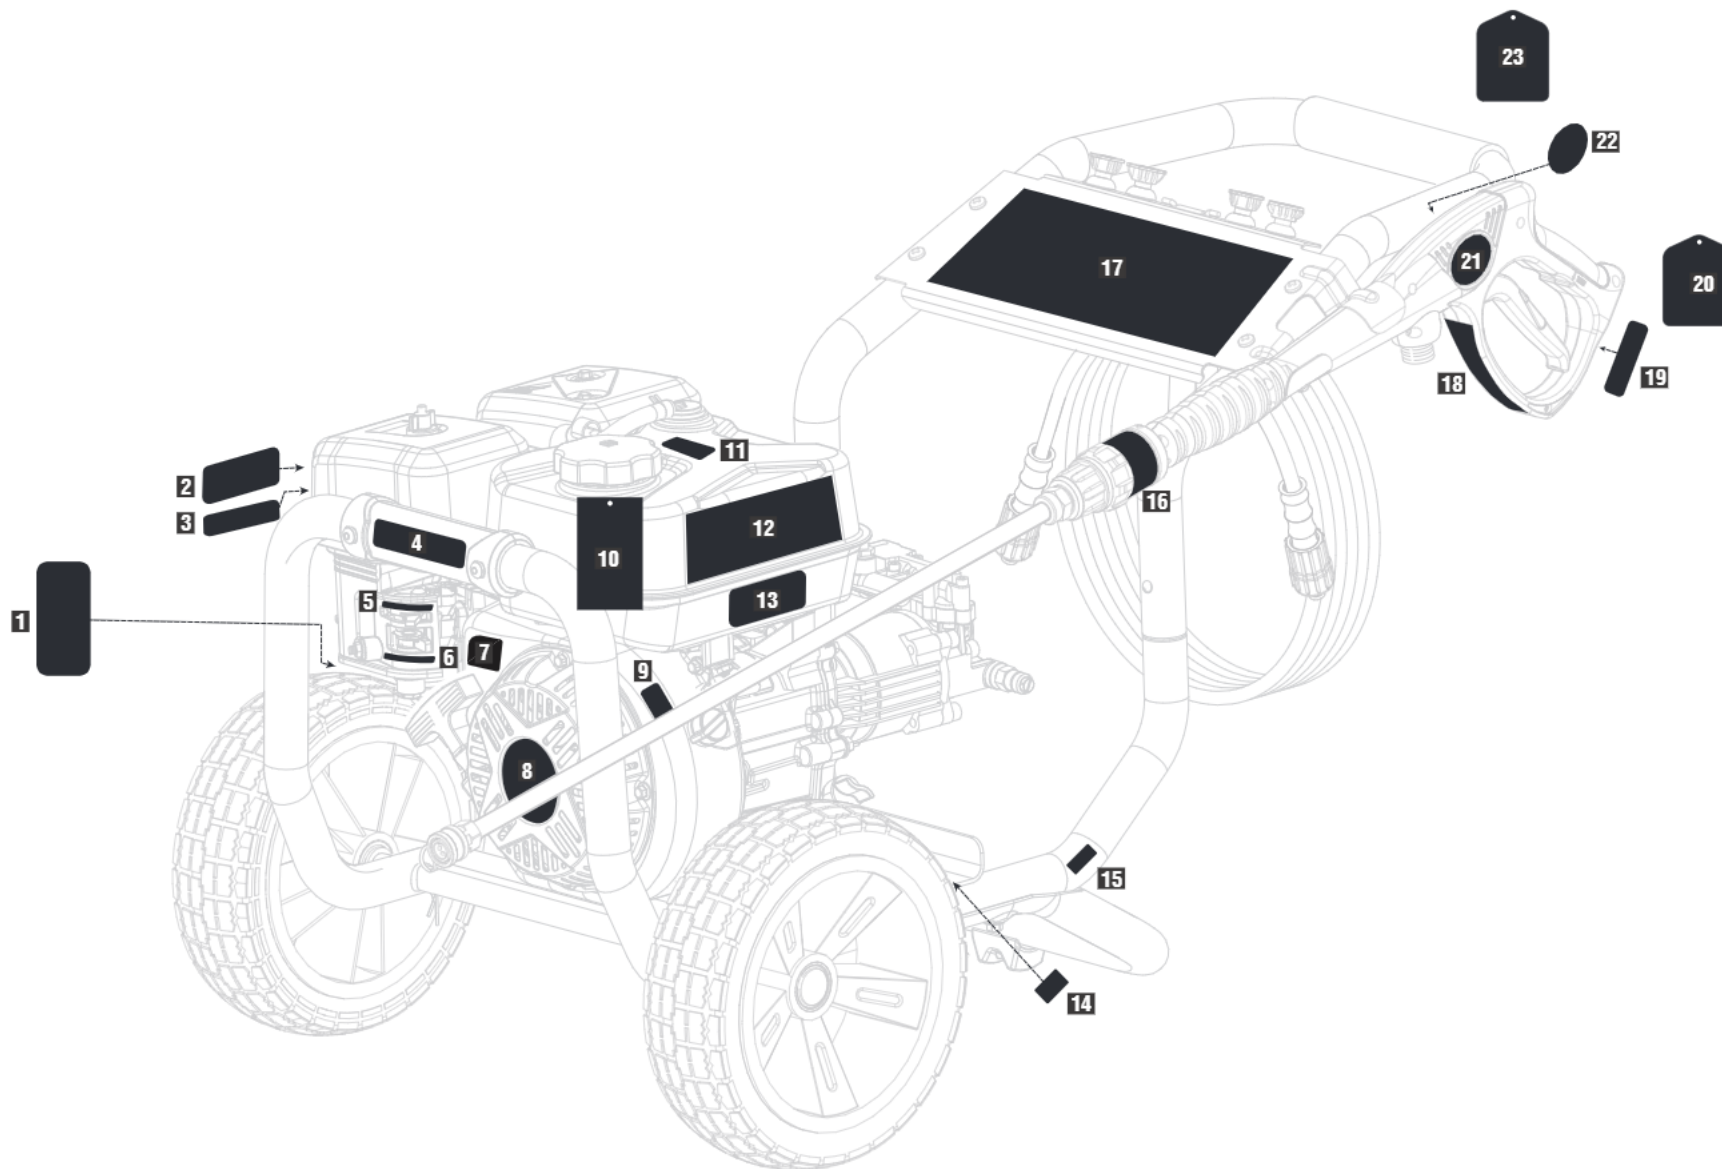

BM803300H/BM803300HVNM

LABELS

BM803300H/BM803300HVNM

PARTS LIST – LABELS

KEY NO.	PART NO.	DESCRIPTION	QTY.
1	940676024	Data Warnings Label	1
2	940851409	Hot Surface and Exhaust Label	1
3	940803288	EMC ICES/NMB-2 Label	1
4	940851570	Handle Grip Logo Label	1
5	940851483	Choke Label	1
6	940851484	Fuel Valve Label	1
7	940647084	Choke Fuel Valve Label	1
8	940630012	Recoil Starter Logo Label	1
9	940851485	Engine Switch Label	1
10	918016012	Danger Hangtag	1
11	940872003	E85 Label	1
12	940894022	Danger Label	1

KEY NO.	PART NO.	DESCRIPTION	QTY.
13	940947006	Combustion Label	1
14	940871010	Low Oil Shutdown Label	1
15	941486009	Inquiries Label	1
16	940786066	Power Control Label	1
17	940779271	Performance Label	1
18	940904015	Trigger Handle Rating Label	1
19	940654228	Trigger Handle Warning Label (FR/SP)	1
20	940786068	Trigger Handle Logo Label	1
21	940654084	Trigger Handle Warning Label (ENG)	1
22	918016026	Quick Start Hangtag	1
23	961039005	Nozzle Hangtag	1