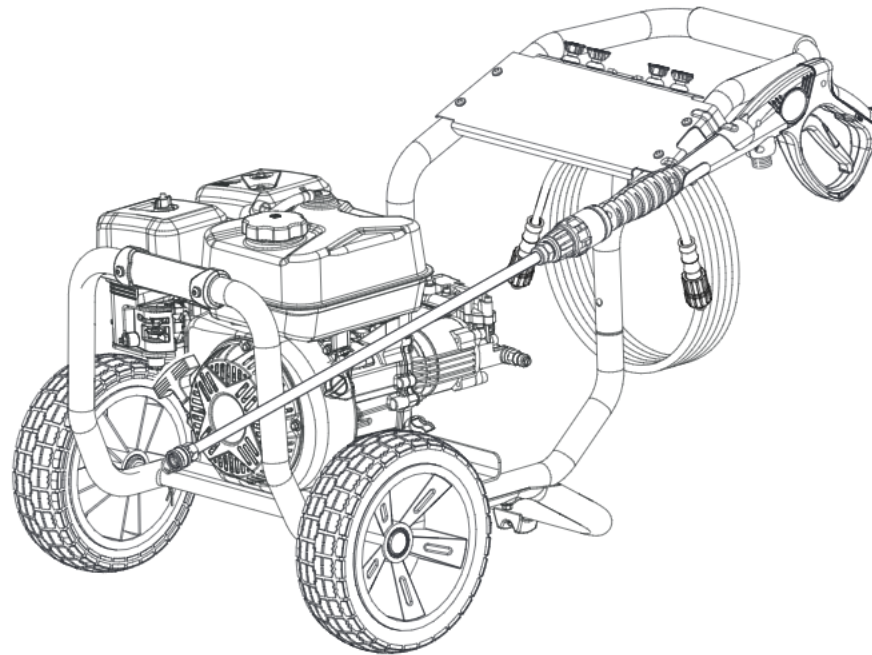

REPLACEMENT PARTS LIST

BRAND BLACK MAX		DESCRIPTION 3300 PSI Pressure Washer
MODEL NO. BM803300H BM803300HVNM	MFG. NO. 090079460 095079452	

HART CONSUMER PRODUCTS, INC.

P.O. Box 1348, Anderson, SC 29622 ■ 1-800-726-5760 ■ www.blackmaxtools.com

99800017
11-13-20 (Rev:01)

The model number and manufacturing location will be found on a label attached to the product. Always mention this information in all communications regarding this product and when ordering parts.