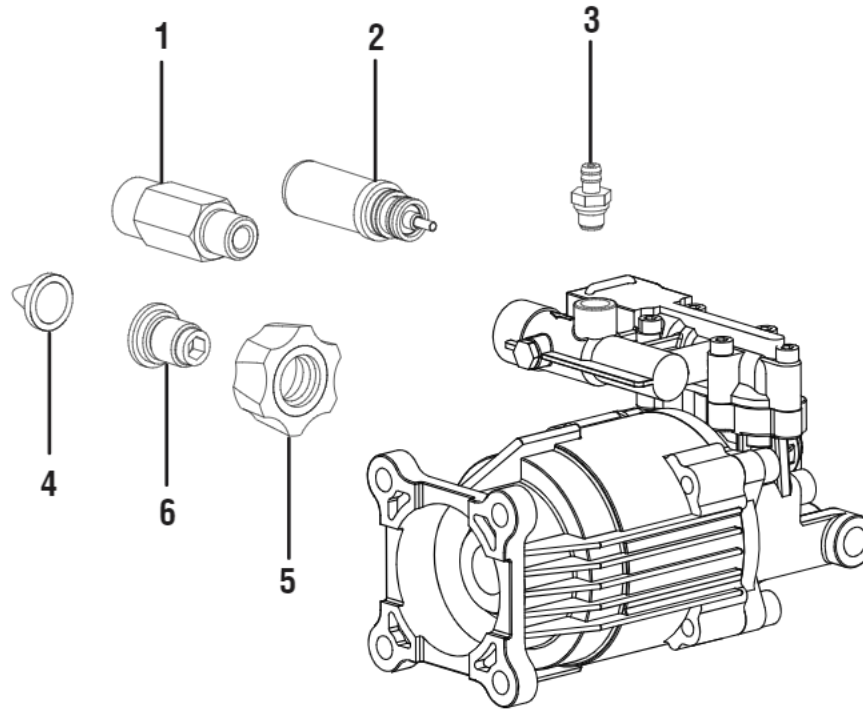

BM803300H/BM803300HVNM

PARTS LIST – FIGURE B

KEY NO.	PART NO.	DESCRIPTION	QTY.
1	308862003	Quick Connect (3/8 in.)	1
2	310924003	Unloader Assembly	1
3	308452002	Soap Injector Kit	1

KEY NO.	PART NO.	DESCRIPTION	QTY.
4	308662001	Inlet Filter Screen	1
5	310993003	Inlet Filter Adapter/Brass Insert	1
6	642058001	Inlet Filter Connector	1